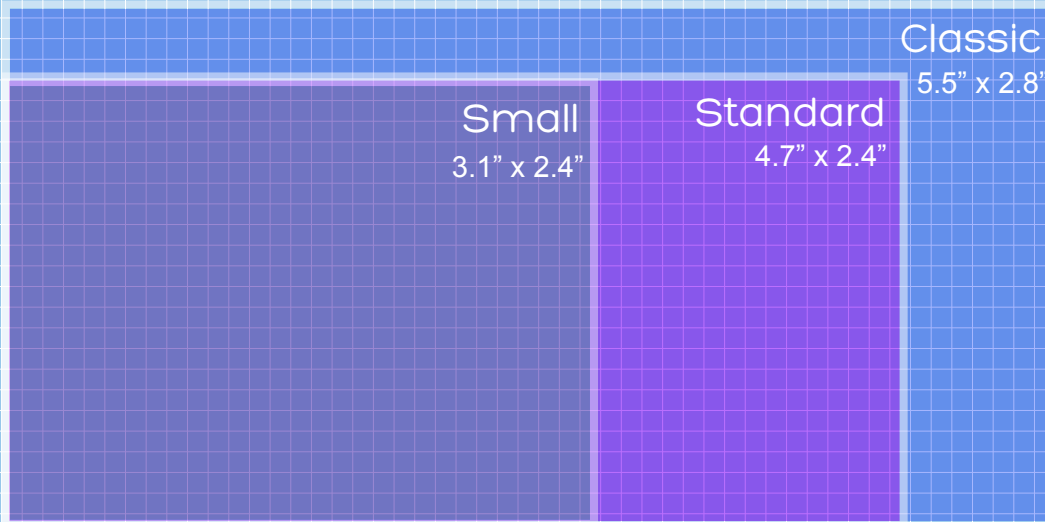

Towelette Package Size Comparison

Unfolded Towel Size Comparison

These boxes are scaled down and are not the actual towel sizes. We provide them for relative sizing.

Our towels are
made of real fabric!

Standard
7.0" x 6.0"

Small
6.5" x 4.2"

Jumbo (specialty towelettes)
11.5" x 7.9"

Classic
10.0" x 6.5"